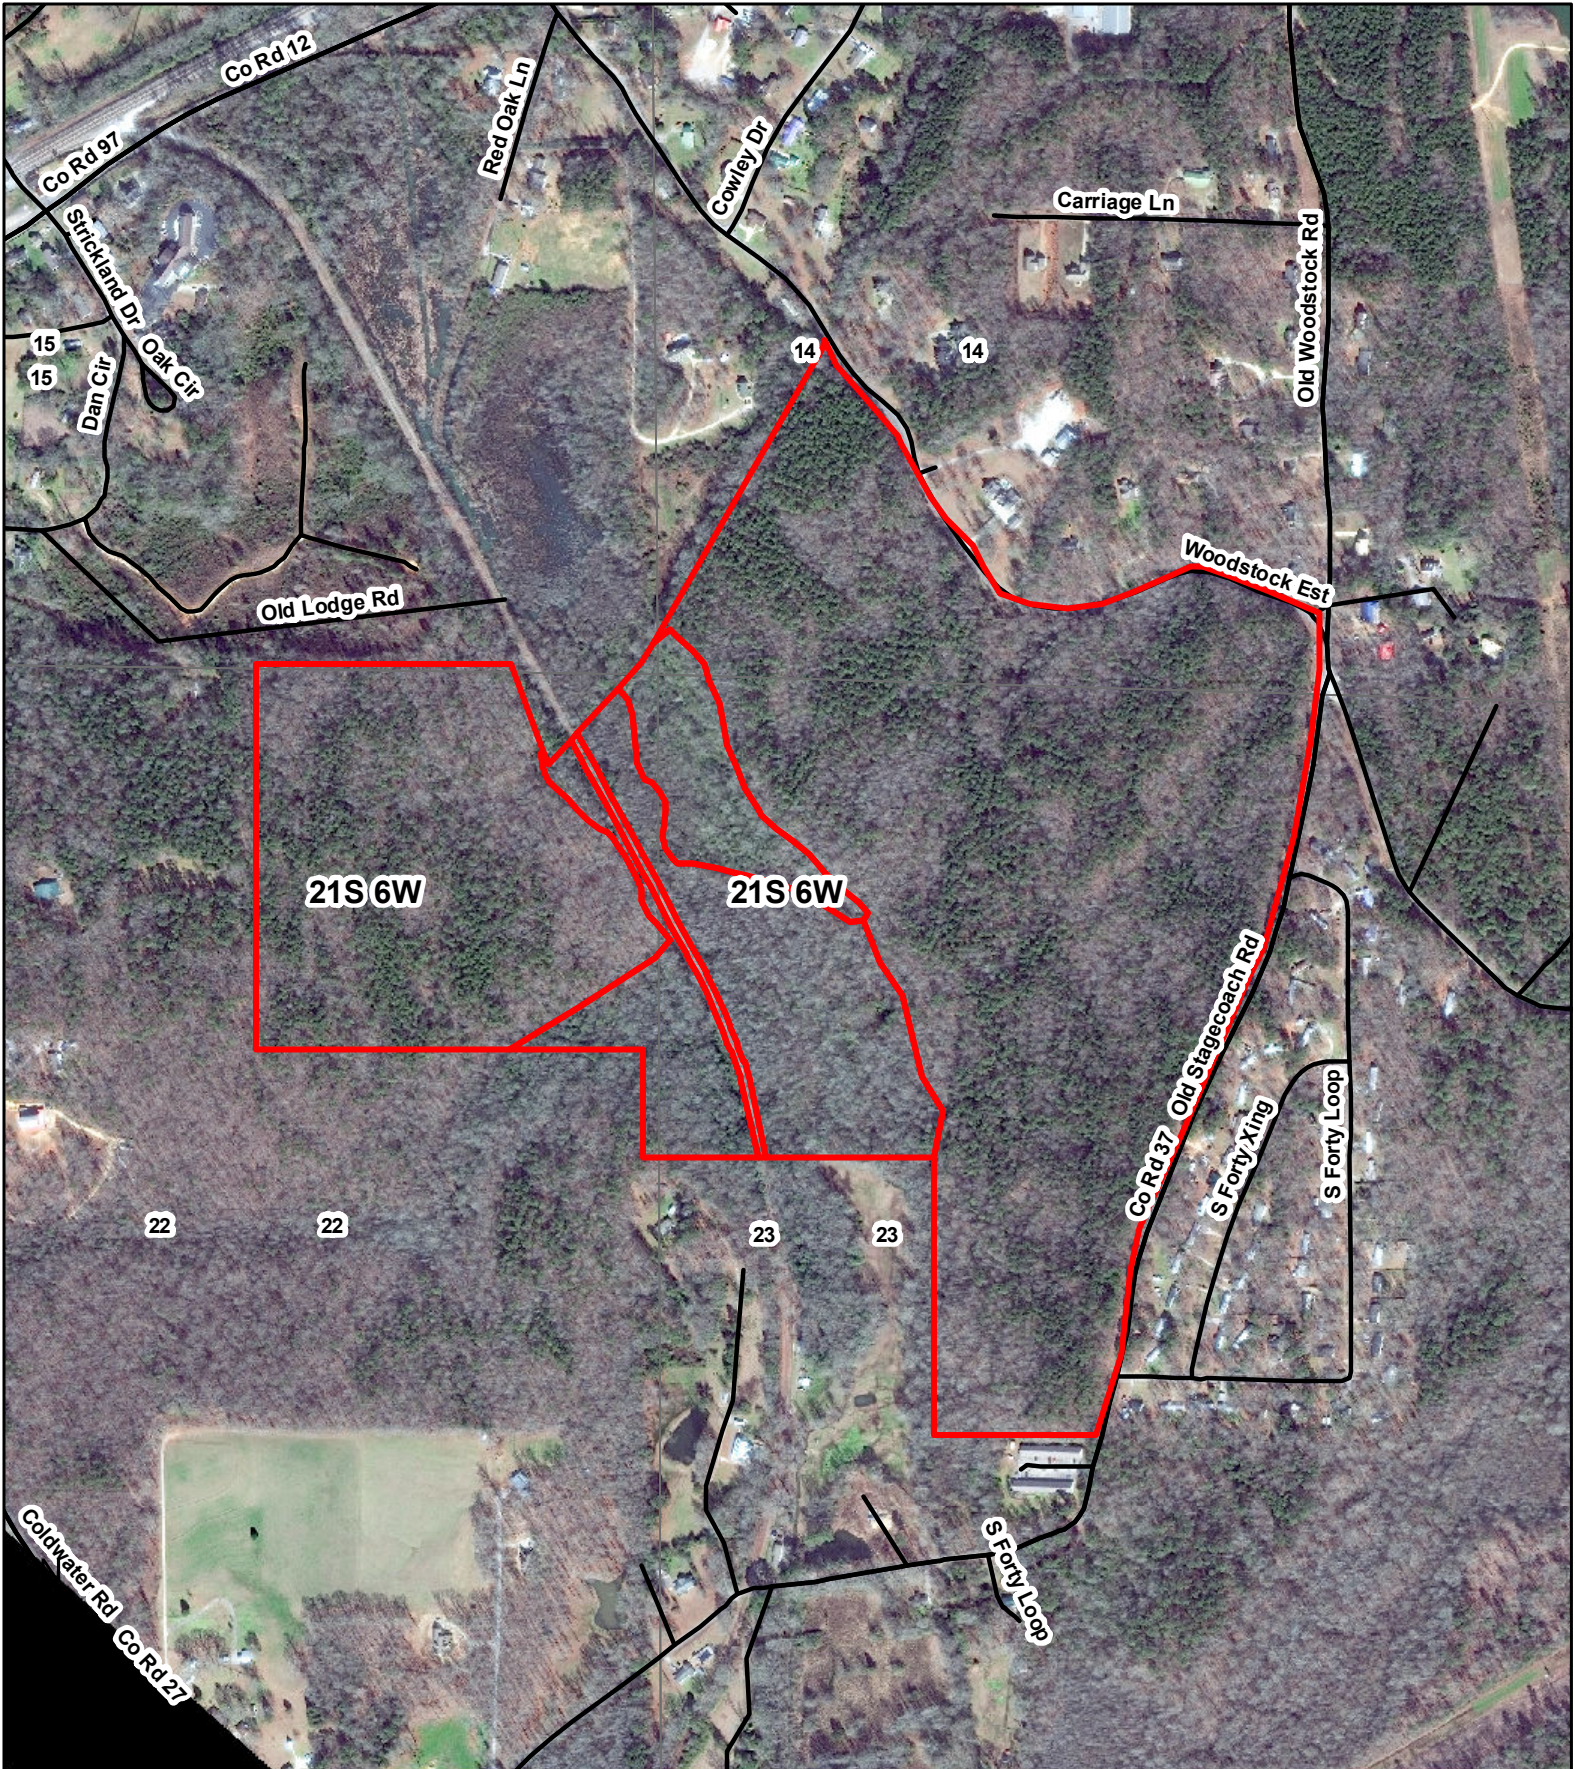

**Valley Creek Land & Timber  
Sale Property - Woodstock  
160 acres +/-**

1 in = 660 feet