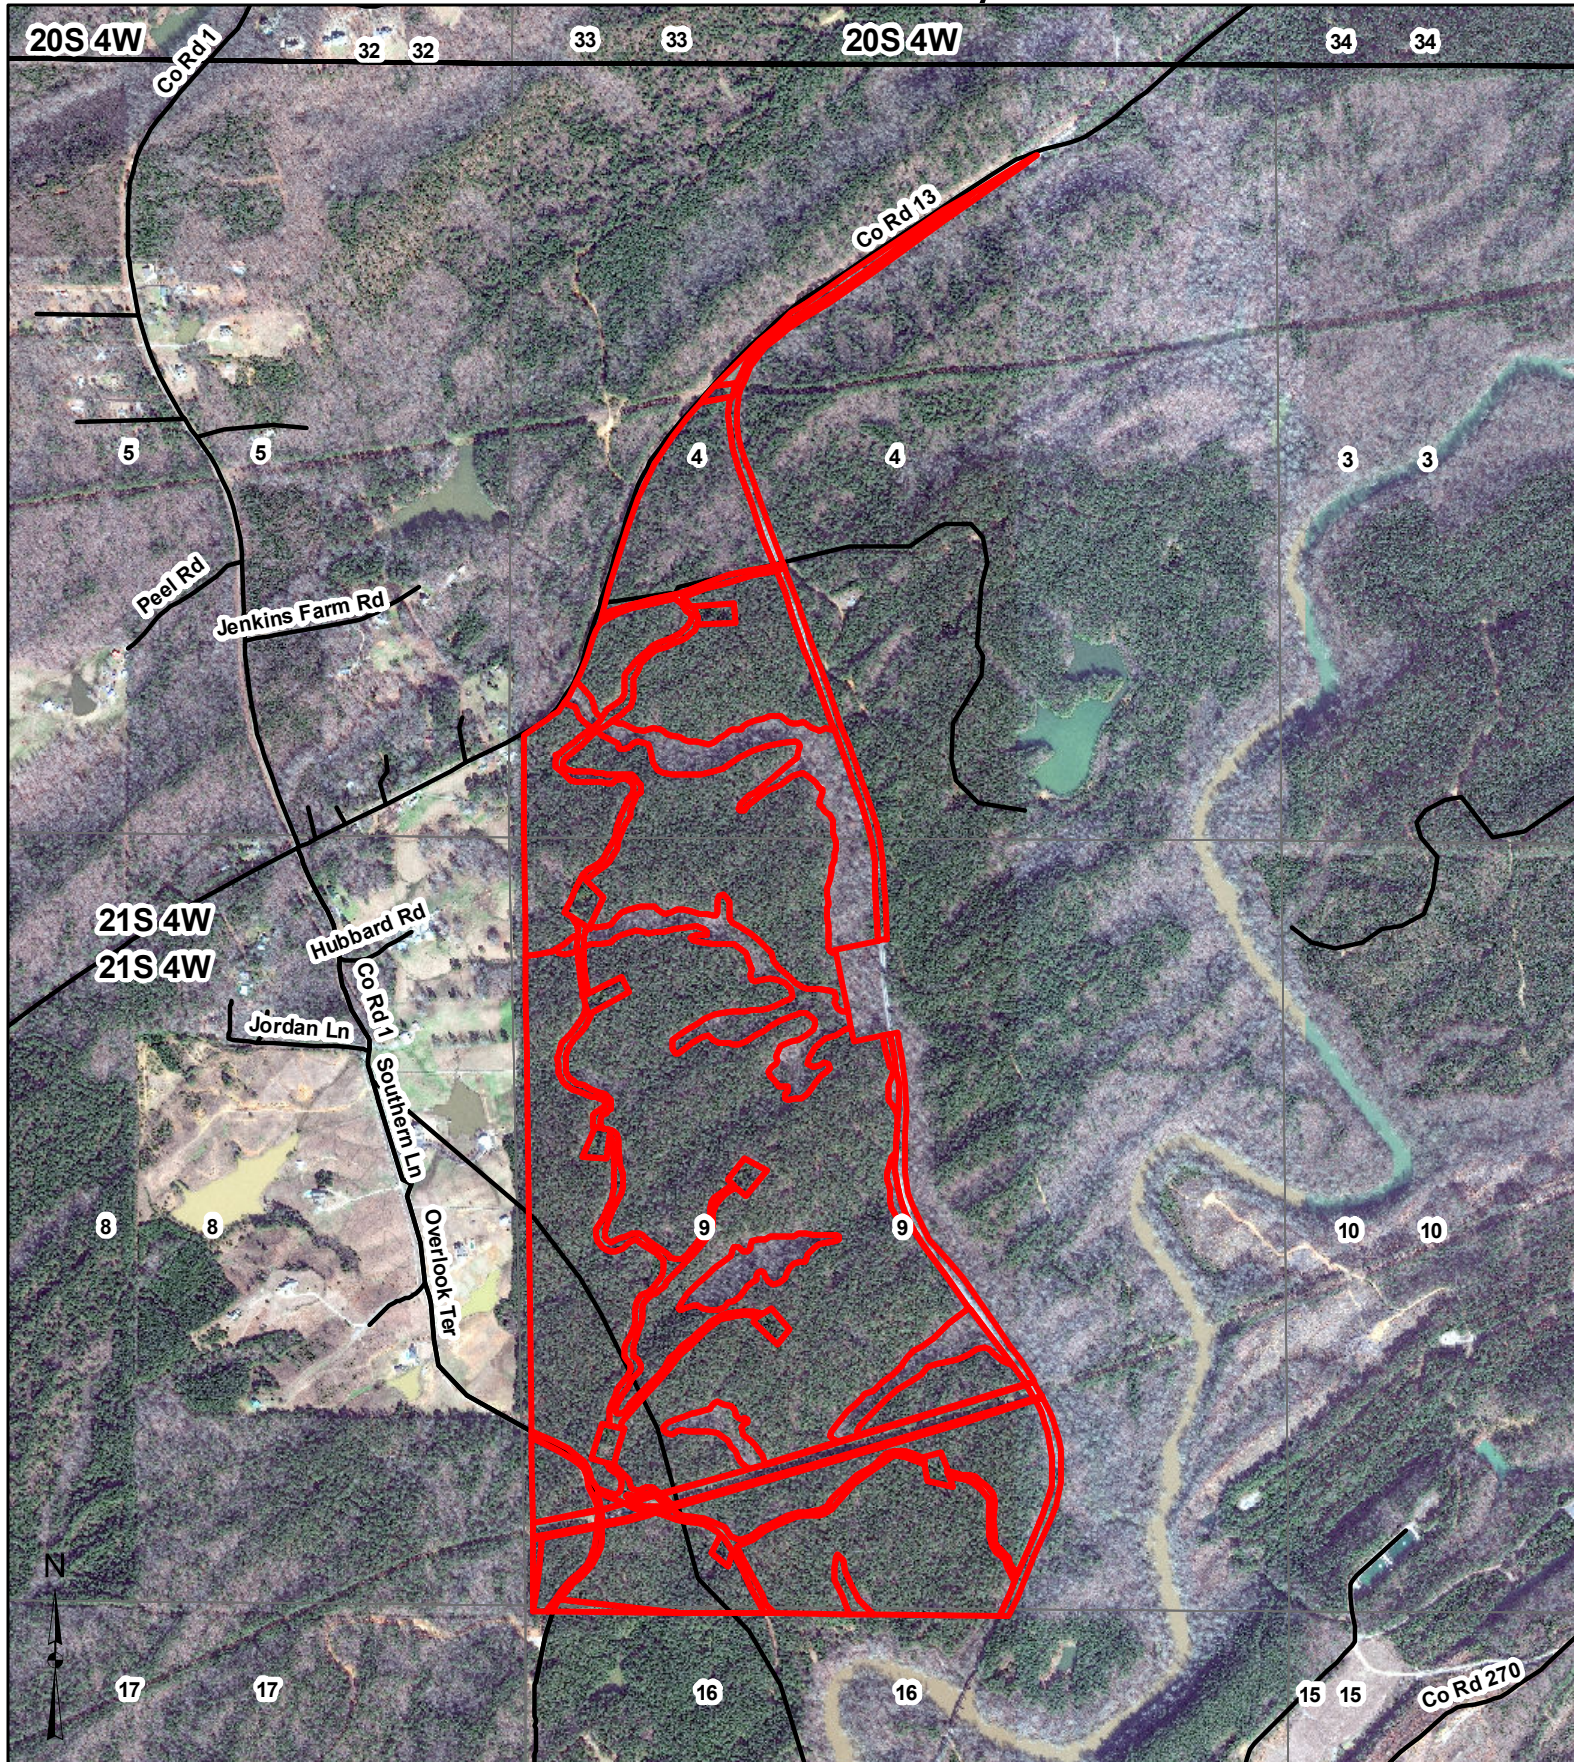

**Valley Creek Land & Timber
Sale Property - Ward Creek
457 acres +/-**

1 in = 0.25 miles